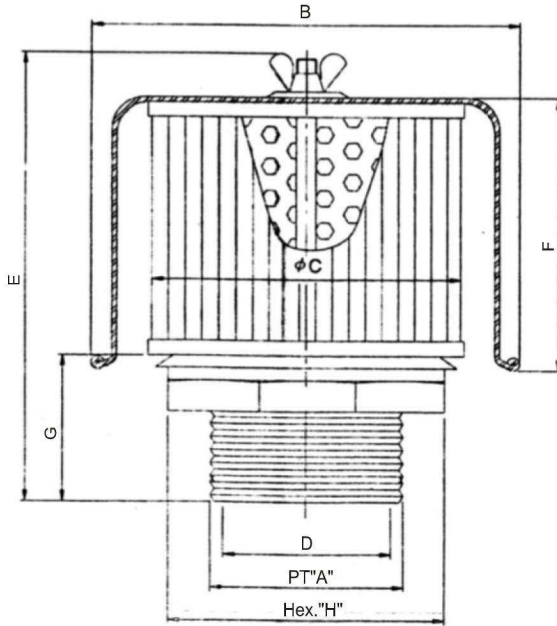

#### DIMENSIONS & SPECIFICATIONS

Model	Reference Flow l/min(GPM)	Filtration (u)	Weight kg(lb)
TOYO-30	270(71.3)	400	0.08(0.17)
TOYO-50	550(145)		0.22(0.48)
TOYO-50A	870(230)	500	0.3(0.66)

Model	A	B	C	D	E	F	G	H
TOYO-30	57 (2.244)	110 (4.331)	35 (3.378)	72 (2.835)	31 (1.220)	42 (1.653)	51 (2.008)	50.8 (2.000)
TOYO-50	87 (3.425)	130 (5.118)	47 (1.850)	75 (2.953)	49 (1.929)	72 (2.835)	88 (3.465)	89.5 (3.523)
TOYO-50A	87 (3.425)	190 (7.480)	52 (2.047)	135 (5.315)	49 (1.929)	78 (3.071)	88 (3.465)	89.5 (3.523)

#### Remarks:

1. There is fixed element option only for TOYO-50A.
2. Gaskets for tanks and covers are punched 3 holes for TOYO-30 and 4 holes for TOYO-50A.

AIR BREATHERS AB

■ HOW TO ORDER:

Unit:mm/(in)

AB	-08	
Model	Port Size	
Air Breathers AB	06: PT 3/4"	20: PT 2 1/2"
	08: PT 1"	24: PT 3"
	12: PT 1 1/2"	32: PT 4"
	16: PT 2"	

Model	A	B	C	D	E	F
AB-06	3/4" (1.915)	100 (3.937)	65 (2.559)	18 (0.708)	98 (3.858)	45 (1.771)
AB-08	1" (2.540)	100 (3.937)	65 (2.559)	25 (0.984)	101 (3.976)	45 (1.771)
AB-12	1 1/2" (3.810)	126 (4.960)	92 (3.622)	39 (1.535)	156 (6.141)	90 (3.543)
AB-16	2" (5.080)	126 (4.960)	92 (3.622)	48 (1.889)	156 (6.141)	90 (3.543)
AB-20	2 1/2" (6.350)	170 (6.692)	130 (5.118)	64 (2.519)	200 (7.874)	120 (4.724)
AB-24	3" (7.620)	170 (6.692)	130 (5.118)	72 (2.834)	200 (7.874)	120 (4.724)
AB-32	4" (10.160)	215 (8.464)	170 (6.692)	95 (3.740)	233 (9.173)	140 (5.511)