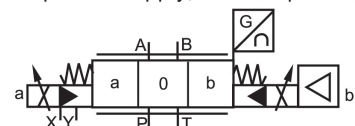

類型 DPGKE...

外部先導供油；外部先導泄油

Type DPGKE...

External pilot oil supply, external pilot oil drain