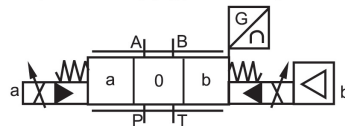

High Response Proportional Direction Valves(with feedback)

DPGKE-10/16/25/27/32/35系列

Symbols 油壓記號

類型 DPGKE...ET.

內部先導供油；內部先導泄油

Type DPGKE...ET.

Internal pilot oil supply, internal pilot oil drain

類型 DPGKE...