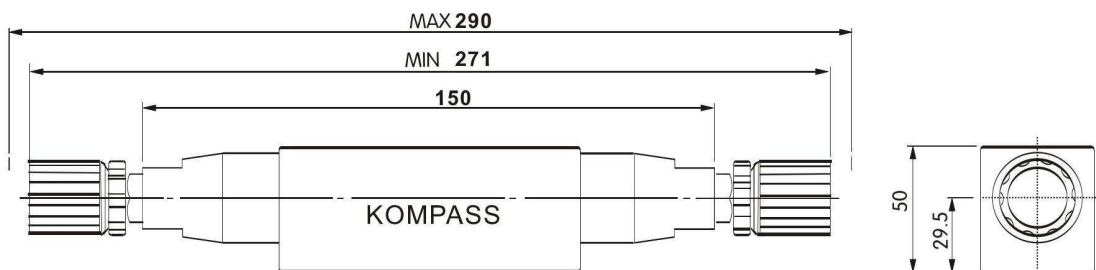

MODULAR RELIEF VALVES

MB※01、02、03、06 SERIES

Dimensions

MBW-01

- 規格修改，本公司不另行通知
- Specification is subjected to change without notice.

Dimensions

MBP-02

MBA-02

MBB-02

MBW-02

- 規格修改，本公司不另行通知
- Specification is subjected to change without notice.

Dimensions

MBP-03、MBA-03、MBB-03

MBW-03

MBP-06、MBA-06、MBB-06