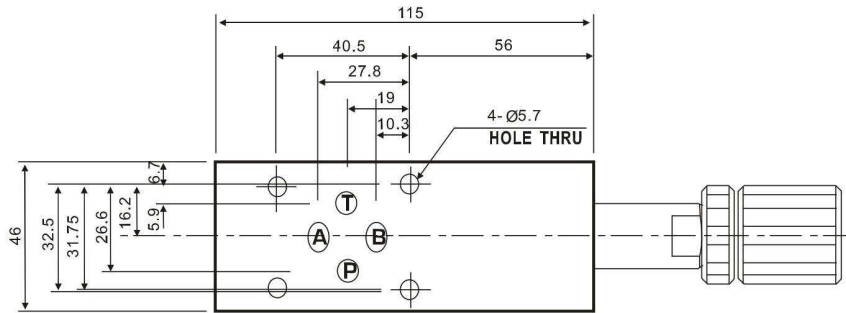

MODULAR RELIEF VALVES

MB※01、02、03、06 SERIES

Dimensions

MBW-01

- 規格修改，本公司不另行通知
- Specification is subjected to change without notice.

Dimensions

MBP-02

MBA-02

MBB-02

MBW-02

- 規格修改，本公司不另行通知
- Specification is subjected to change without notice.

Dimensions

MBP-03、MBA-03、MBB-03

MBW-03

MBP-06、MBA-06、MBB-06