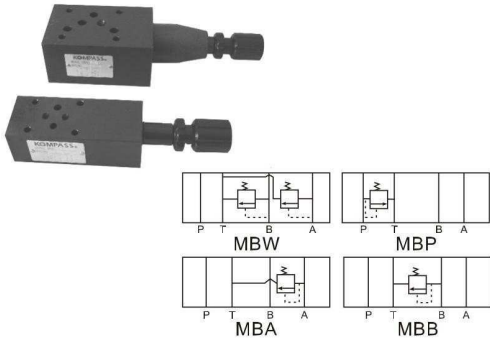

MODULAR RELIEF VALVES

MB※01、02、03、06 SERIES

Dimensions

MBW-01

- 規格修改，本公司不另行通知
- Specification is subjected to change without notice.

Dimensions

MBP-02

MBA-02

MBB-02

MBW-02

- 規格修改，本公司不另行通知
- Specification is subjected to change without notice.

Dimensions

MBP-03、MBA-03、MBB-03

MBW-03

MBP-06、MBA-06、MBB-06