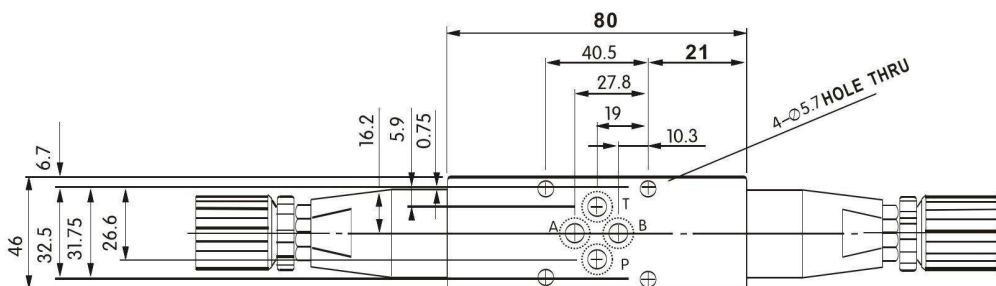

MODULAR RELIEF VALVES

MB※01、02、03、06 SERIES

Dimensions

MBW-01

- 規格修改，本公司不另行通知
- Specification is subjected to change without notice.

Dimensions

MBP-02

MBA-02

MBB-02

MBW-02

- 規格修改，本公司不另行通知
- Specification is subjected to change without notice.

Dimensions

MBP-03、MBA-03、MBB-03

MBW-03

MBP-06、MBA-06、MBB-06