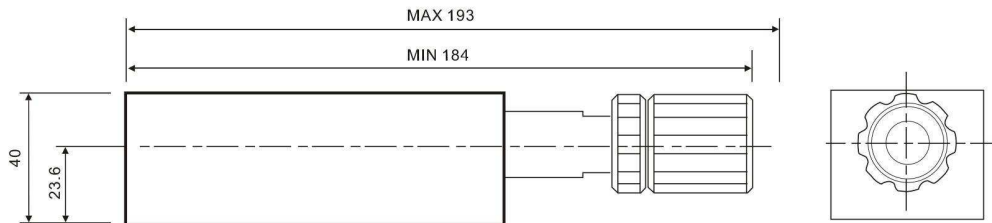

MODULAR RELIEF VALVES

MB※01、02、03、06 SERIES

Dimensions

MBW-01

- 規格修改，本公司不另行通知
- Specification is subjected to change without notice.

Dimensions

MBP-02

MBA-02

MBB-02

MBW-02

- 規格修改，本公司不另行通知
- Specification is subjected to change without notice.

Dimensions

MBP-03、MBA-03、MBB-03

MBW-03

MBP-06、MBA-06、MBB-06