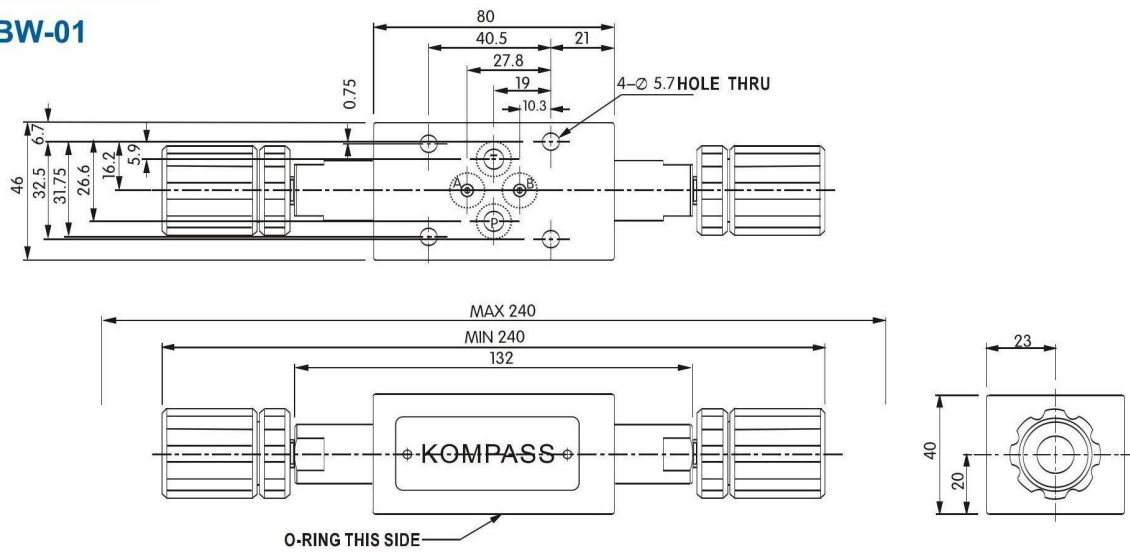

MODULAR RELIEF VALVES

MB※01、02、03、06 SERIES

Dimensions

MBW-01

- 規格修改，本公司不另行通知
- Specification is subjected to change without notice.

Dimensions

MBP-02

MBA-02

MBB-02

MBW-02

- 規格修改，本公司不另行通知
- Specification is subjected to change without notice.

Dimensions

MBP-03、MBA-03、MBB-03

MBW-03

MBP-06、MBA-06、MBB-06