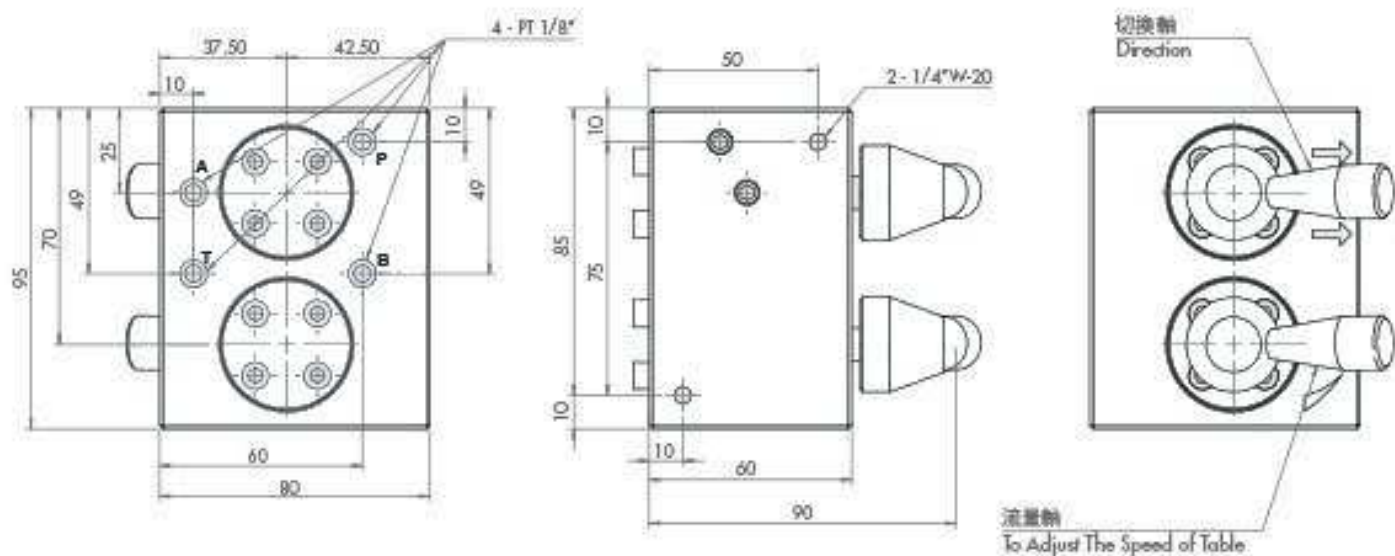

油壓平整閥 (砂輪修整器) For Dresser Mounted on Wheel Head

DMOW

DIMENSION

- 規格修改，本公司不另行通知
- Specification is subjected to change without notice.