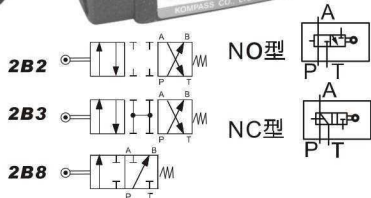

CAN-OPERATED DIRECTIONAL CONTROL VALVES

DCG-02 Series

Dimensions

DCG-02