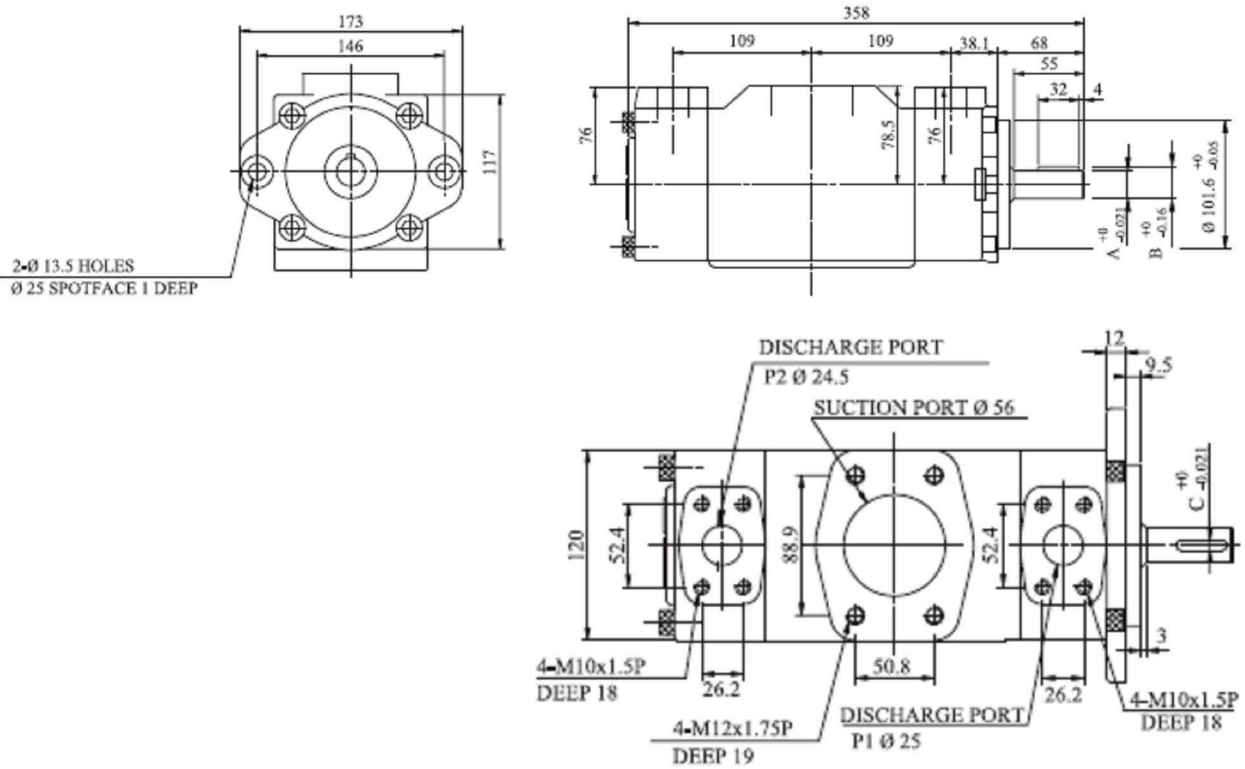

Dimensions

VQ215 (Flange type)

SVQ315 (Flange type)

VQ225 (Flange type)

VQ325 (Flange type)

●規格修改，本公司不另行通知
 ●Specification is subjected to change without notice.

Dimensions

VQ425 (Flange type)

SVQ215 (Flange type)

- 規格修改，本公司不另行通知
- Specification is subjected to change without notice.

SVQ435 (Flange type)