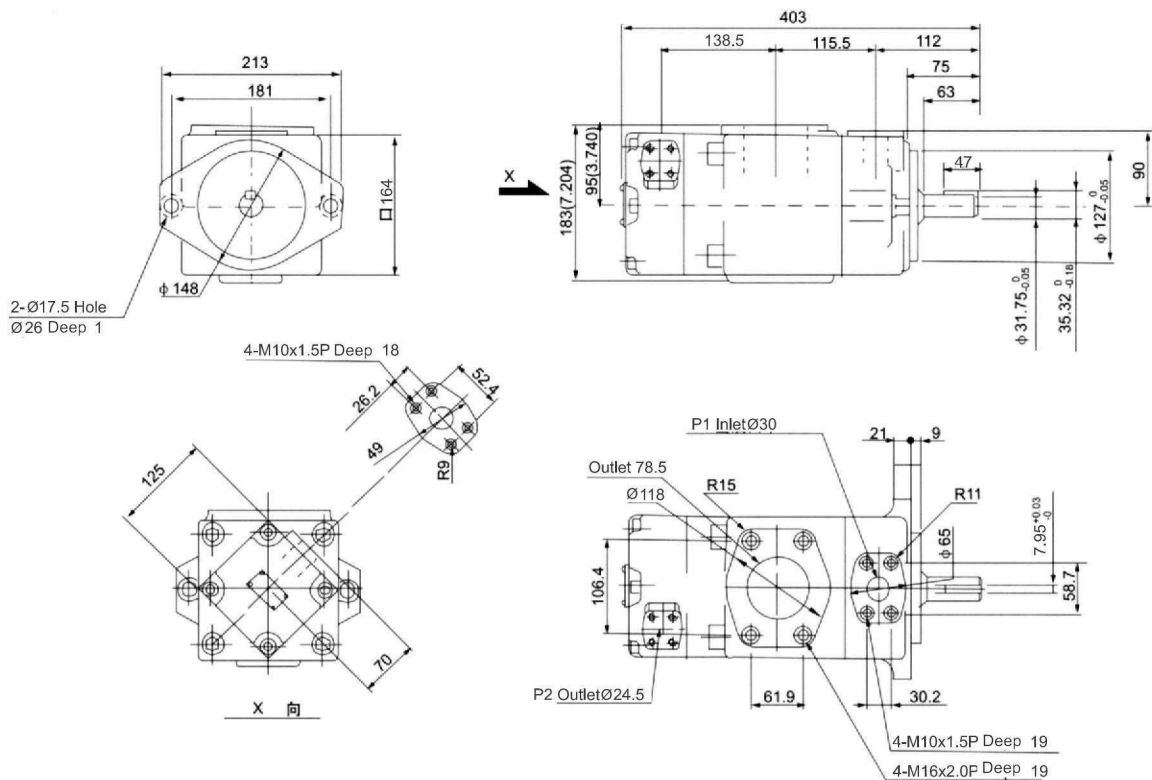

Dimensions

VQ215 (Flange type)

SVQ315 (Flange type)

VQ225 (Flange type)

VQ325 (Flange type)

●規格修改，本公司不另行通知
 ●Specification is subjected to change without notice.

Dimensions

VQ425 (Flange type)

SVQ215 (Flange type)

- 規格修改，本公司不另行通知
- Specification is subjected to change without notice.

SVQ435 (Flange type)