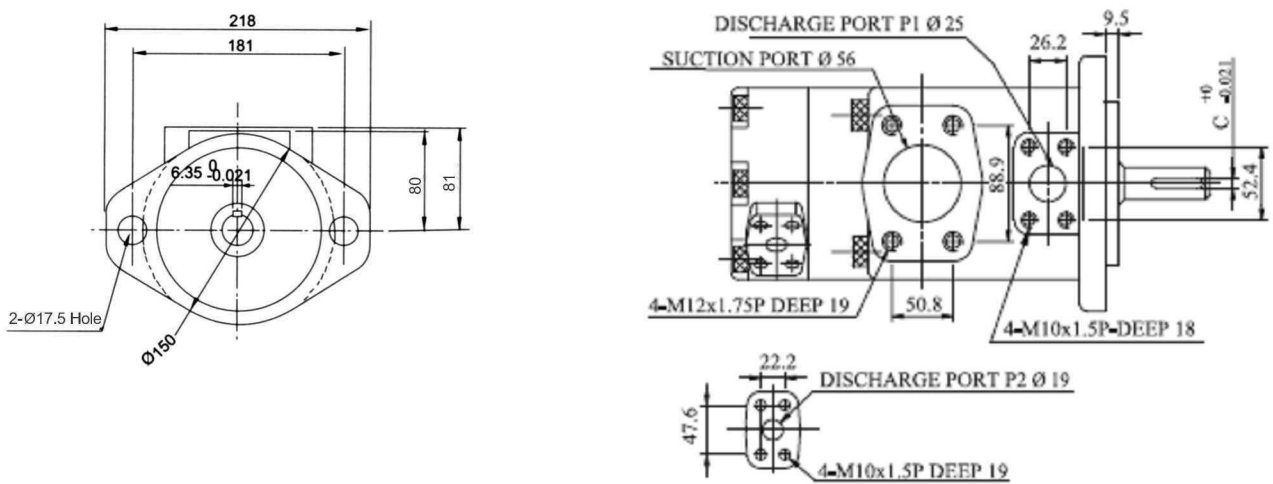

Dimensions

VQ215 (Flange type)

SVQ315 (Flange type)

VQ225 (Flange type)

VQ325 (Flange type)

●規格修改，本公司不另行通知
 ●Specification is subjected to change without notice.

Dimensions

VQ425 (Flange type)

SVQ215 (Flange type)

- 規格修改，本公司不另行通知
- Specification is subjected to change without notice.

SVQ435 (Flange type)