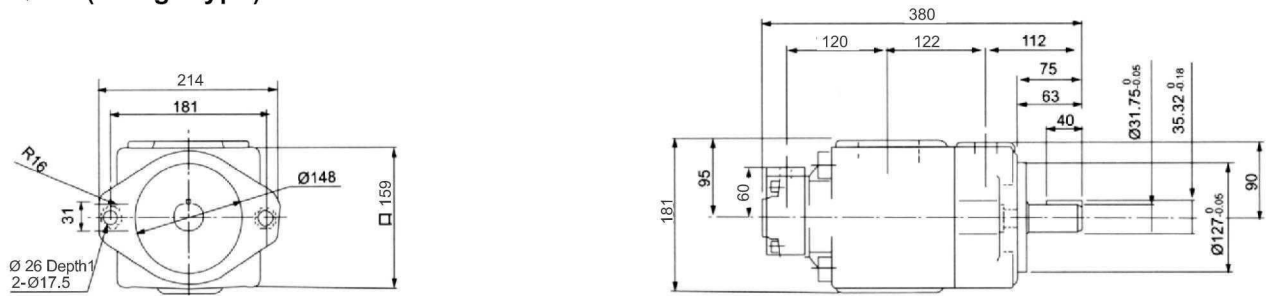

Dimensions

VQ215 (Flange type)

SVQ315 (Flange type)

VQ225 (Flange type)

VQ325 (Flange type)

●規格修改，本公司不另行通知
 ●Specification is subjected to change without notice.

Dimensions

VQ425 (Flange type)

SVQ215 (Flange type)

- 規格修改，本公司不另行通知
- Specification is subjected to change without notice.

SVQ435 (Flange type)