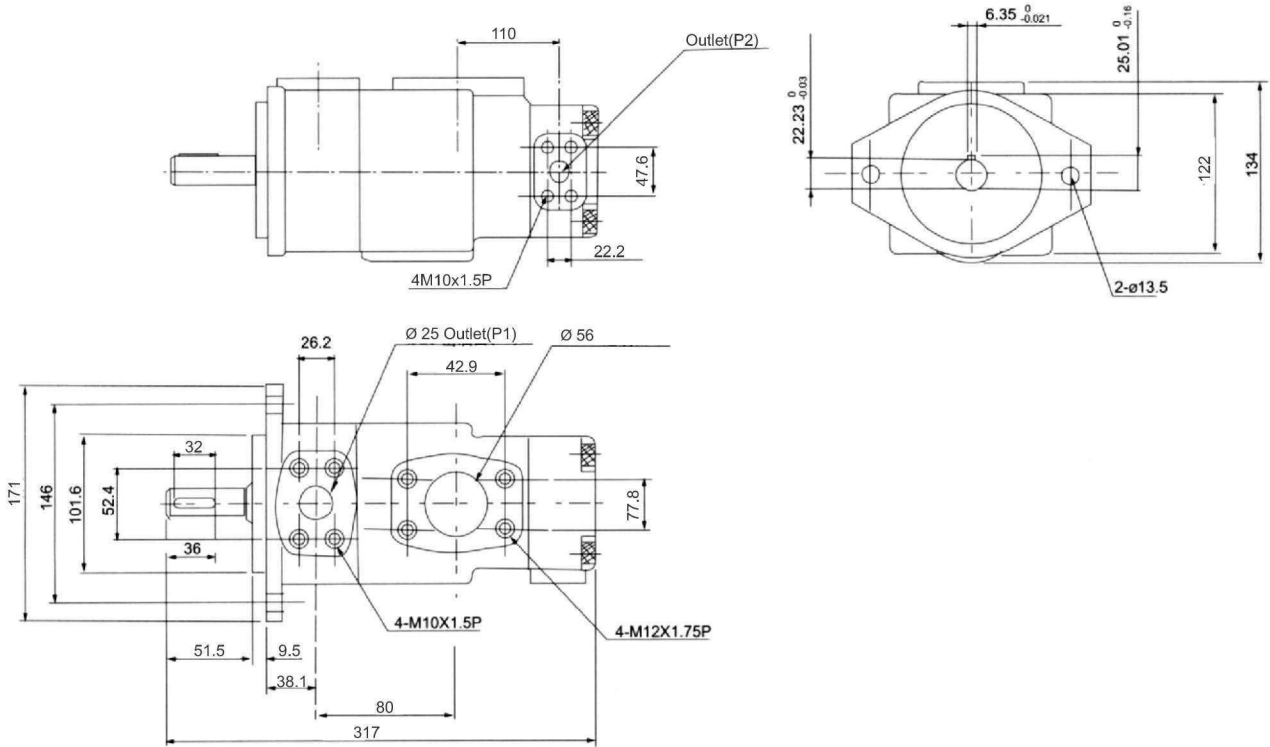

Dimensions

VQ215 (Flange type)

SVQ315 (Flange type)

VQ225 (Flange type)

VQ325 (Flange type)

●規格修改，本公司不另行通知
 ●Specification is subjected to change without notice.

Dimensions

VQ425 (Flange type)

SVQ215 (Flange type)

- 規格修改，本公司不另行通知
- Specification is subjected to change without notice.

SVQ435 (Flange type)