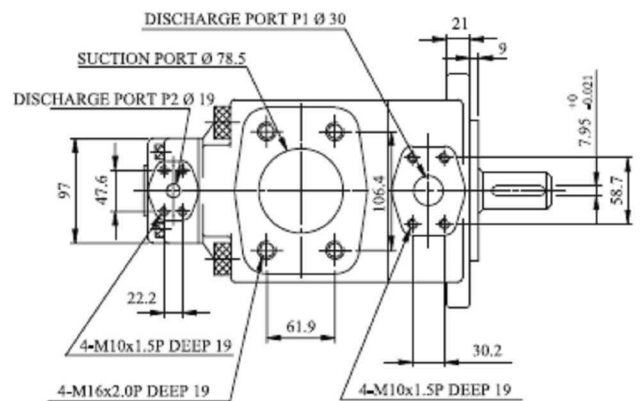

Dimensions

VQ215 (Flange type)

SVQ315 (Flange type)

VQ225 (Flange type)

VQ325 (Flange type)

●規格修改，本公司不另行通知
 ●Specification is subjected to change without notice.

Dimensions

VQ425 (Flange type)

SVQ215 (Flange type)

- 規格修改，本公司不另行通知
- Specification is subjected to change without notice.

SVQ435 (Flange type)