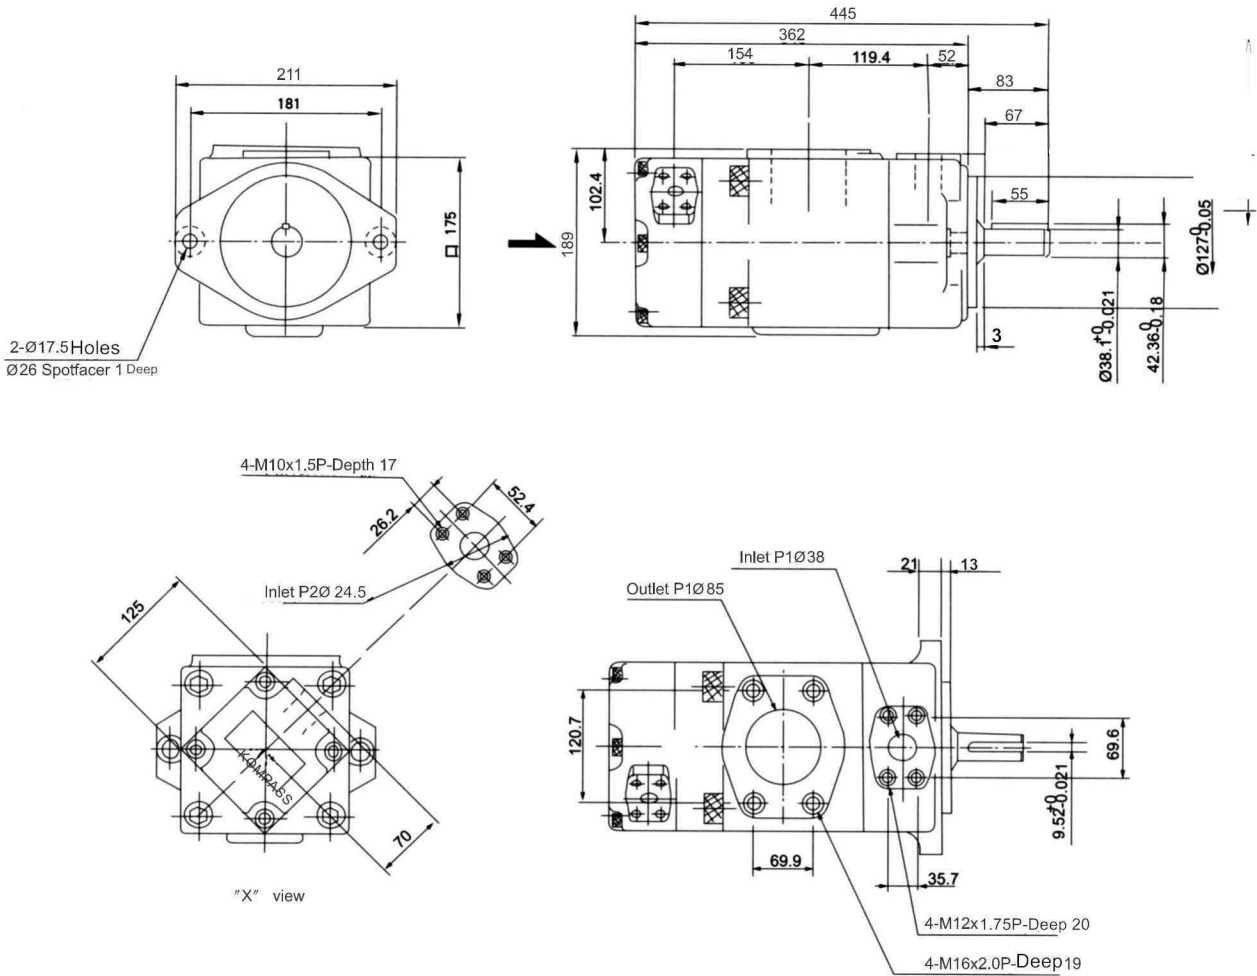

Dimensions

VQ215 (Flange type)

SVQ315 (Flange type)

VQ225 (Flange type)

VQ325 (Flange type)

●規格修改，本公司不另行通知
 ●Specification is subjected to change without notice.

Dimensions

VQ425 (Flange type)

SVQ215 (Flange type)

- 規格修改，本公司不另行通知
- Specification is subjected to change without notice.

SVQ435 (Flange type)