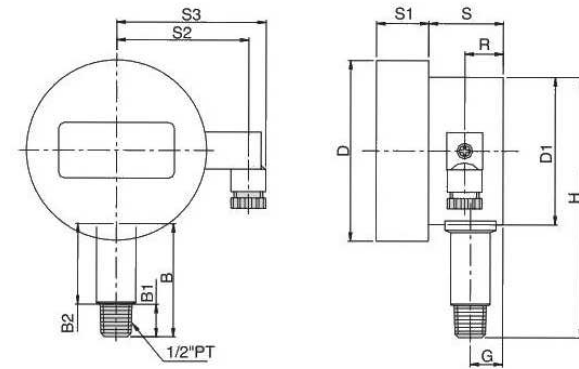

DIMENSIONS

DPG-75/DPS-75 with Flange

DPG-75/DPS-75

DPG-75/DPS-75
Lower Back Mount

PT-75

Model	D	D1	D2	B	B1	B2	S	S1	S2	S3	R	G	H
DPG-75/DPS-75 with Flange	78	63.5	110	49	14	35	28.3	26.7				14	112.3
DPG-75/DPS-75	78	63.7		49	14	35	32.2	22.6				14	112.4
DPG-75/DPS-75 Lower Back Mount	78	63.5	110	22	29.5	42	28.3	26.7				14	112.3
PT-75	78	63.5		49	14	35	32.2	22.6	57	64.5	16.6	14	112.4