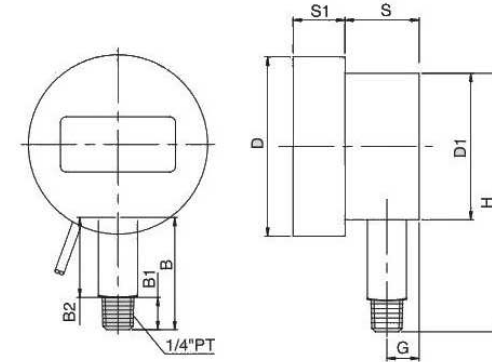

DIMENSIONS

DPG-75/DPS-75 with Flange

DPG-75/DPS-75

DPG-75/DPS-75
Lower Back Mount

PT-75

Model	D	D1	D2	B	B1	B2	S	S1	S2	S3	R	G	H
DPG-75/DPS-75 with Flange	78	63.5	110	49	14	35	28.3	26.7				14	112.3
DPG-75/DPS-75	78	63.7		49	14	35	32.2	22.6				14	112.4
DPG-75/DPS-75 Lower Back Mount	78	63.5	110	22	29.5	42	28.3	26.7				14	112.3
PT-75	78	63.5		49	14	35	32.2	22.6	57	64.5	16.6	14	112.4