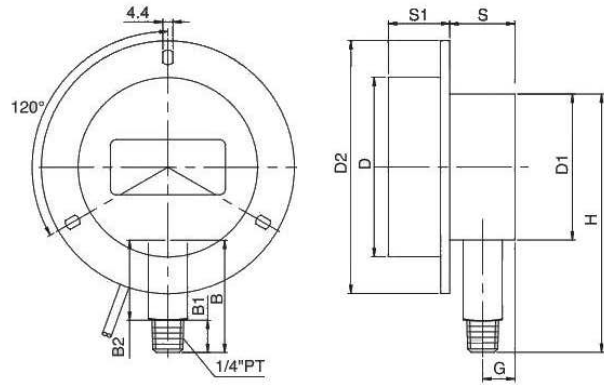

DIMENSIONS

DPG-75/DPS-75 with Flange

DPG-75/DPS-75

DPG-75/DPS-75
Lower Back Mount

PT-75

Model	D	D1	D2	B	B1	B2	S	S1	S2	S3	R	G	H
DPG-75/DPS-75 with Flange	78	63.5	110	49	14	35	28.3	26.7				14	112.3
DPG-75/DPS-75	78	63.7		49	14	35	32.2	22.6				14	112.4
DPG-75/DPS-75 Lower Back Mount	78	63.5	110	22	29.5	42	28.3	26.7				14	112.3
PT-75	78	63.5		49	14	35	32.2	22.6	57	64.5	16.6	14	112.4