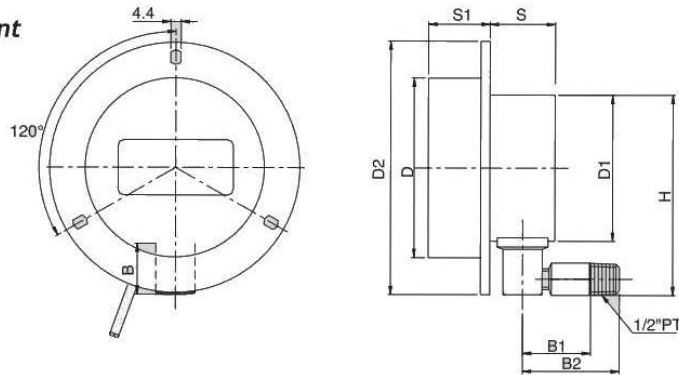

DIMENSIONS

DPG-75/DPS-75 with Flange

DPG-75/DPS-75

DPG-75/DPS-75
Lower Back Mount

PT-75

Model	D	D1	D2	B	B1	B2	S	S1	S2	S3	R	G	H
DPG-75/DPS-75 with Flange	78	63.5	110	49	14	35	28.3	26.7				14	112.3
DPG-75/DPS-75	78	63.7		49	14	35	32.2	22.6				14	112.4
DPG-75/DPS-75 Lower Back Mount	78	63.5	110	22	29.5	42	28.3	26.7				14	112.3
PT-75	78	63.5		49	14	35	32.2	22.6	57	64.5	16.6	14	112.4