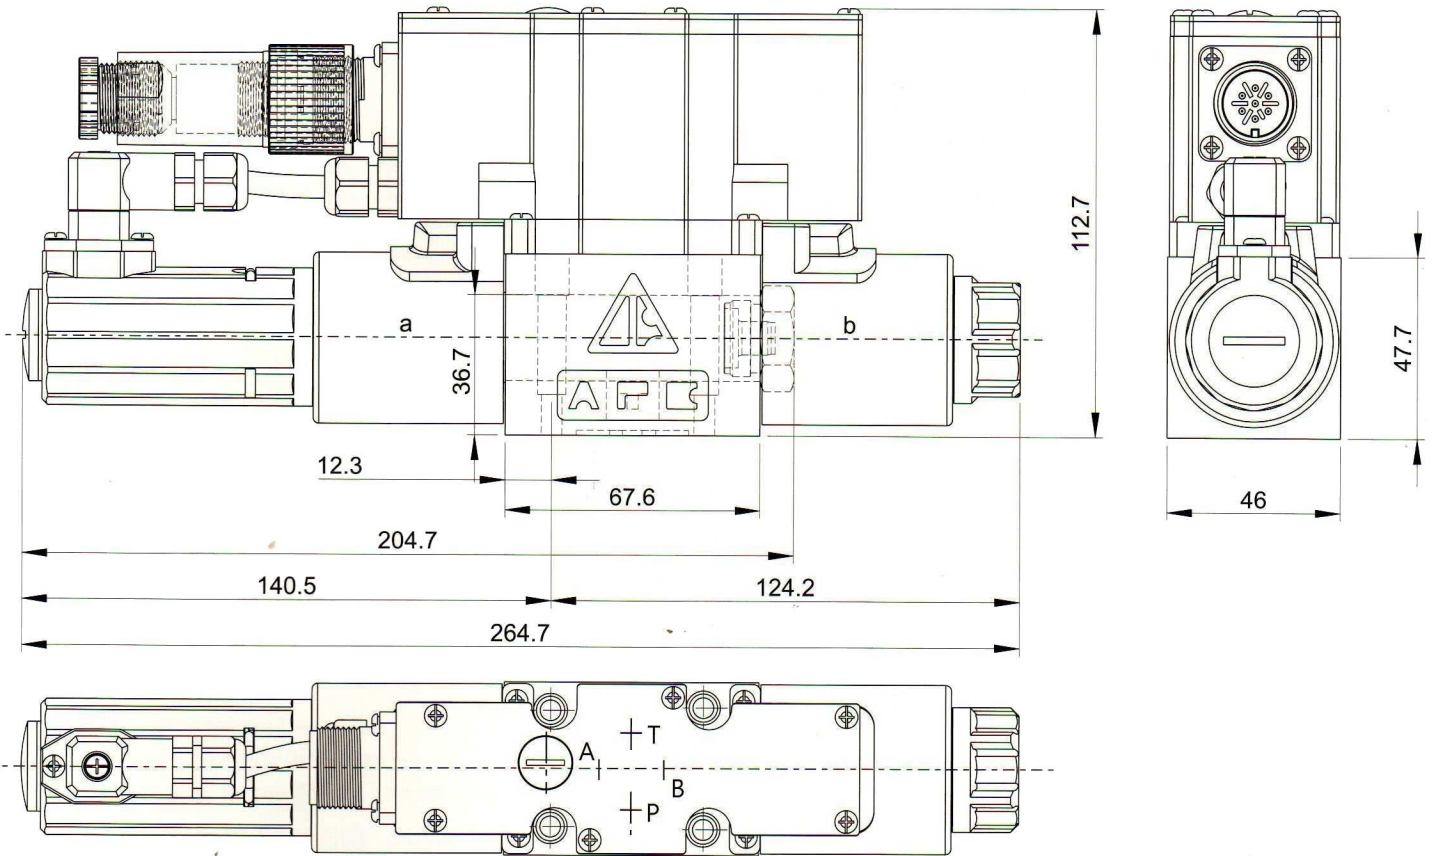

# DPGEE-06/10 DIMENSION

Nominal size 6 (nominal dimensions in mm)

Nominal size 10 (nominal dimensions in mm)

- 規格修改，本公司不另行通知
- Specification is subjected to change without notice.