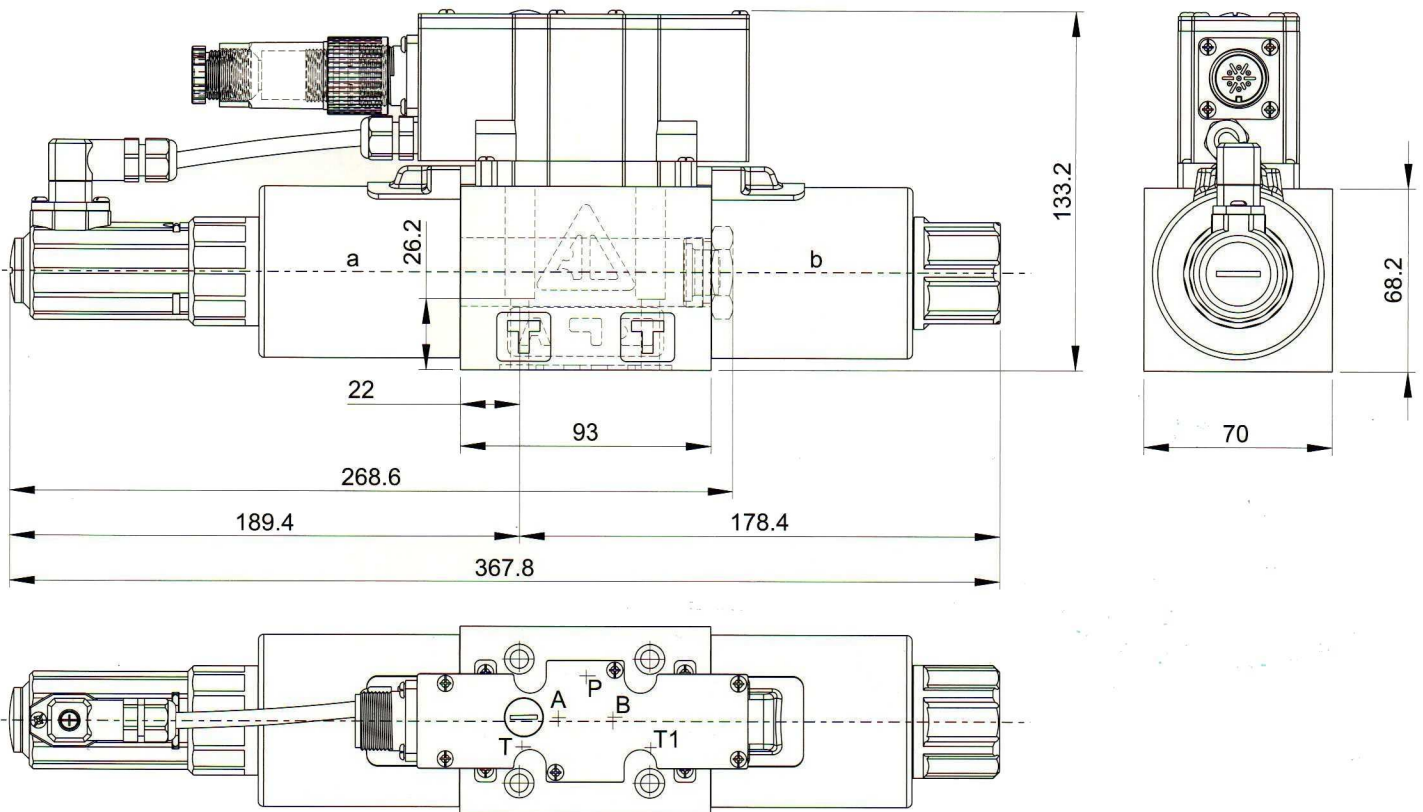

# DPGEE-06/10 DIMENSION

Nominal size 6 (nominal dimensions in mm)

Nominal size 10 (nominal dimensions in mm)

- 規格修改，本公司不另行通知
- Specification is subjected to change without notice.