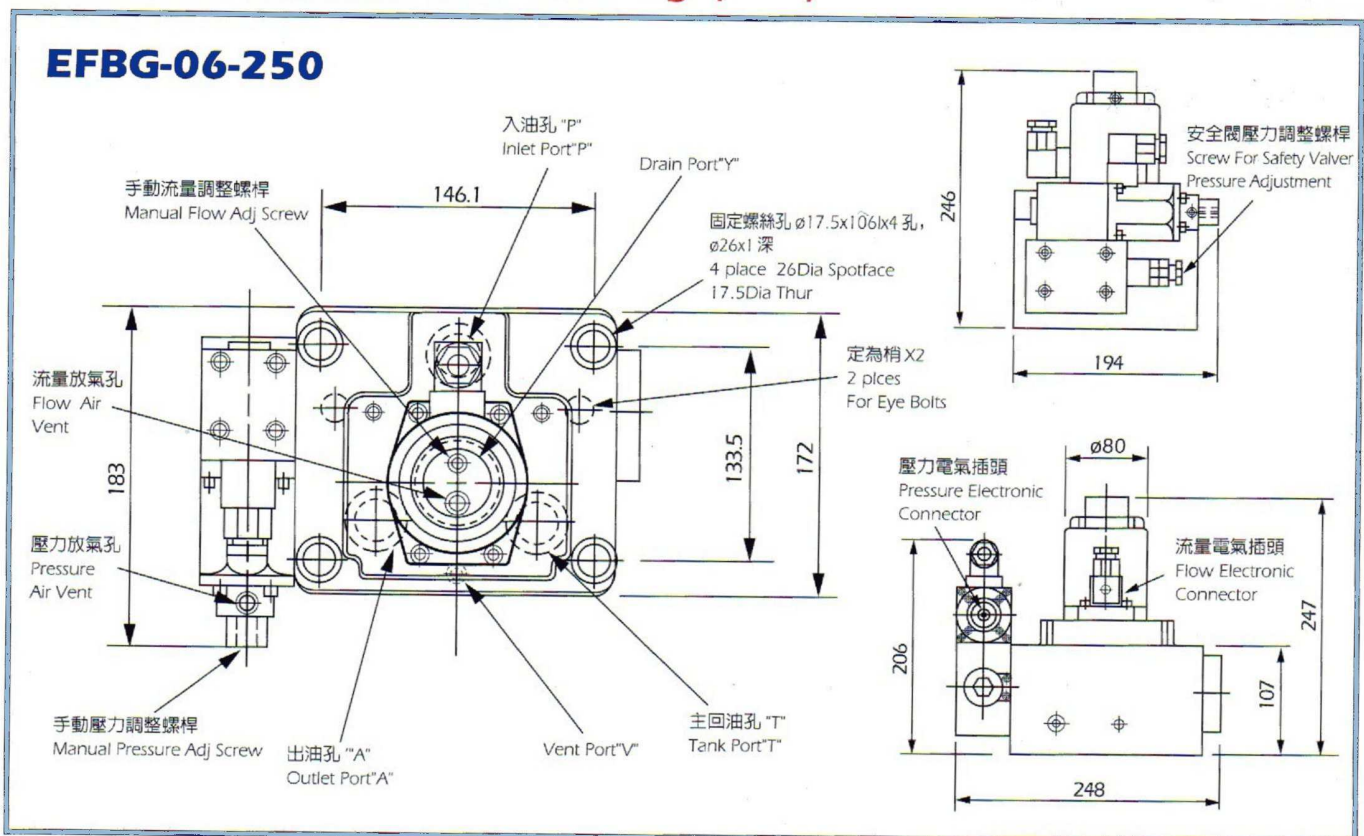

Electro-Hydraulic Proportional Relief and Flow Valves

- 規格修改，本公司不另行通知
- Specification is subjected to change without notice.

外部尺寸圖 External Size Drawing (m/m)

外部尺寸圖 External Size Drawing (m/m)

Electro-Hydraulic Proportional Relief and Flow Valves

外部尺寸圖 External Size Drawing (m/m)

- 規格修改，本公司不另行通知
- Specification is subjected to change without notice.