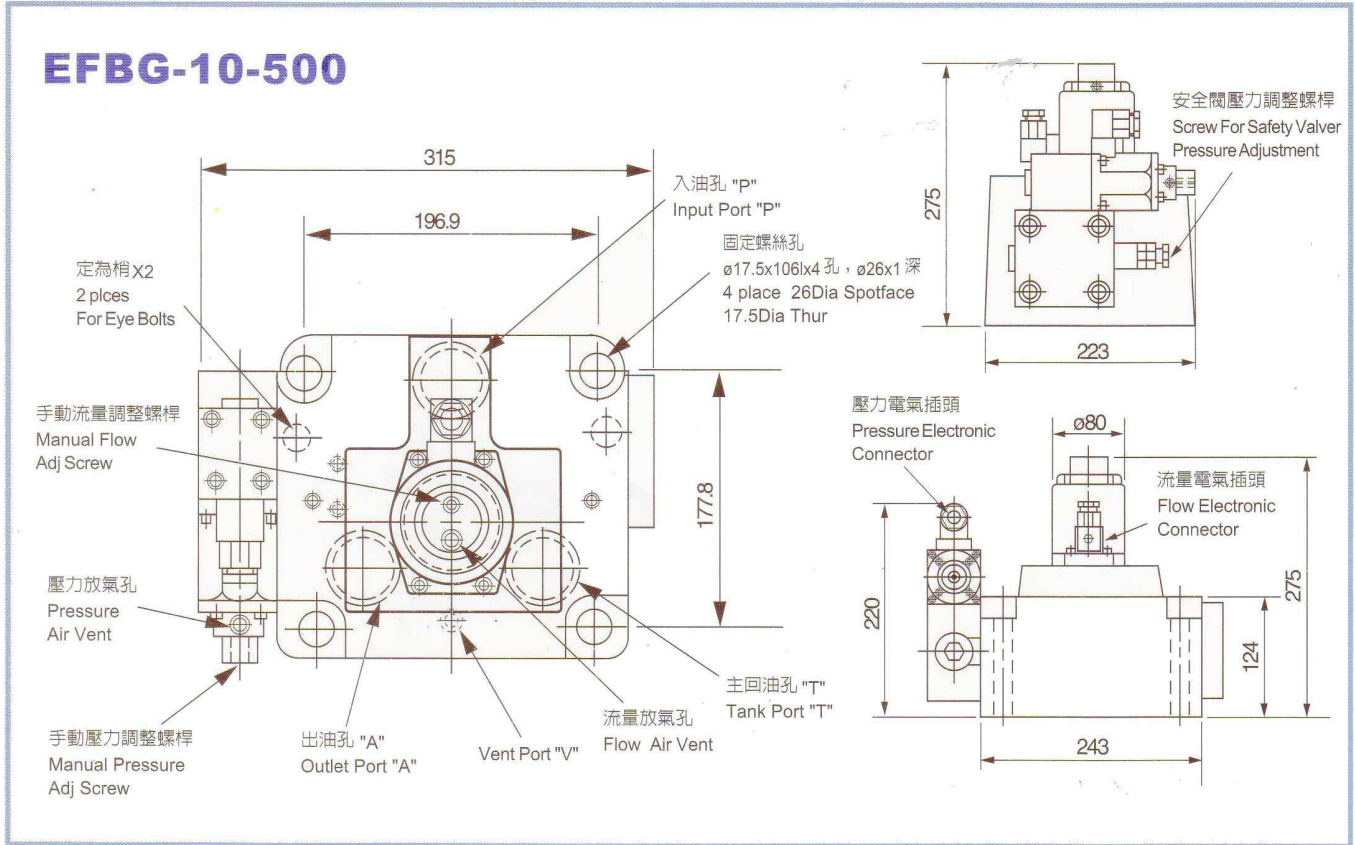

Electro-Hydraulic Proportional Relief and Flow Valves

- 規格修改，本公司不另行通知
- Specification is subjected to change without notice.

外部尺寸圖 External Size Drawing (m/m)

外部尺寸圖 External Size Drawing (m/m)

Electro-Hydraulic Proportional Relief and Flow Valves

外部尺寸圖 External Size Drawing (m/m)

- 規格修改，本公司不另行通知
- Specification is subjected to change without notice.