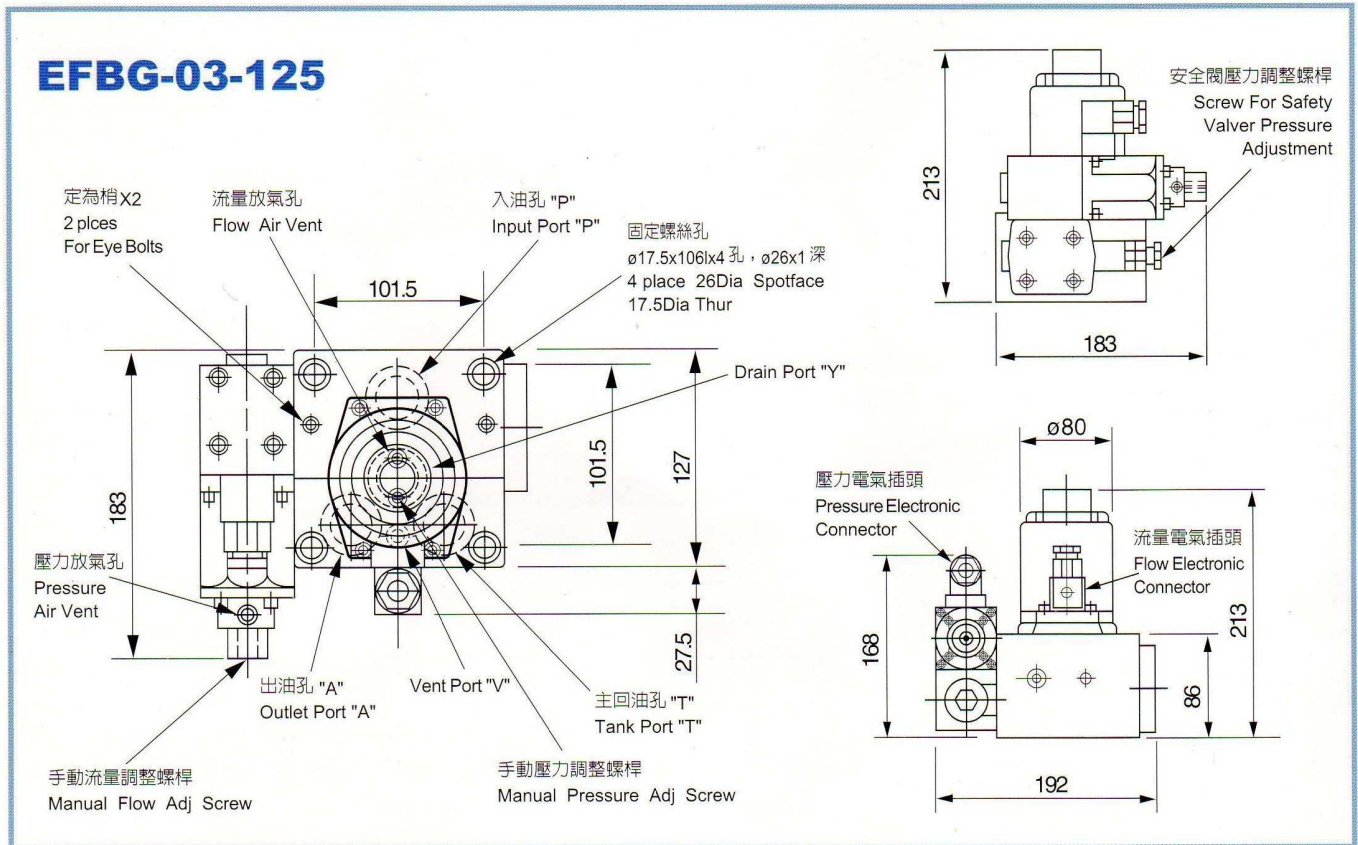

Electro-Hydraulic Proportional Relief and Flow Valves

- 規格修改，本公司不另行通知
- Specification is subjected to change without notice.

外部尺寸圖 External Size Drawing (m/m)

外部尺寸圖 External Size Drawing (m/m)

Electro-Hydraulic Proportional Relief and Flow Valves

外部尺寸圖 External Size Drawing (m/m)

- 規格修改，本公司不另行通知
- Specification is subjected to change without notice.